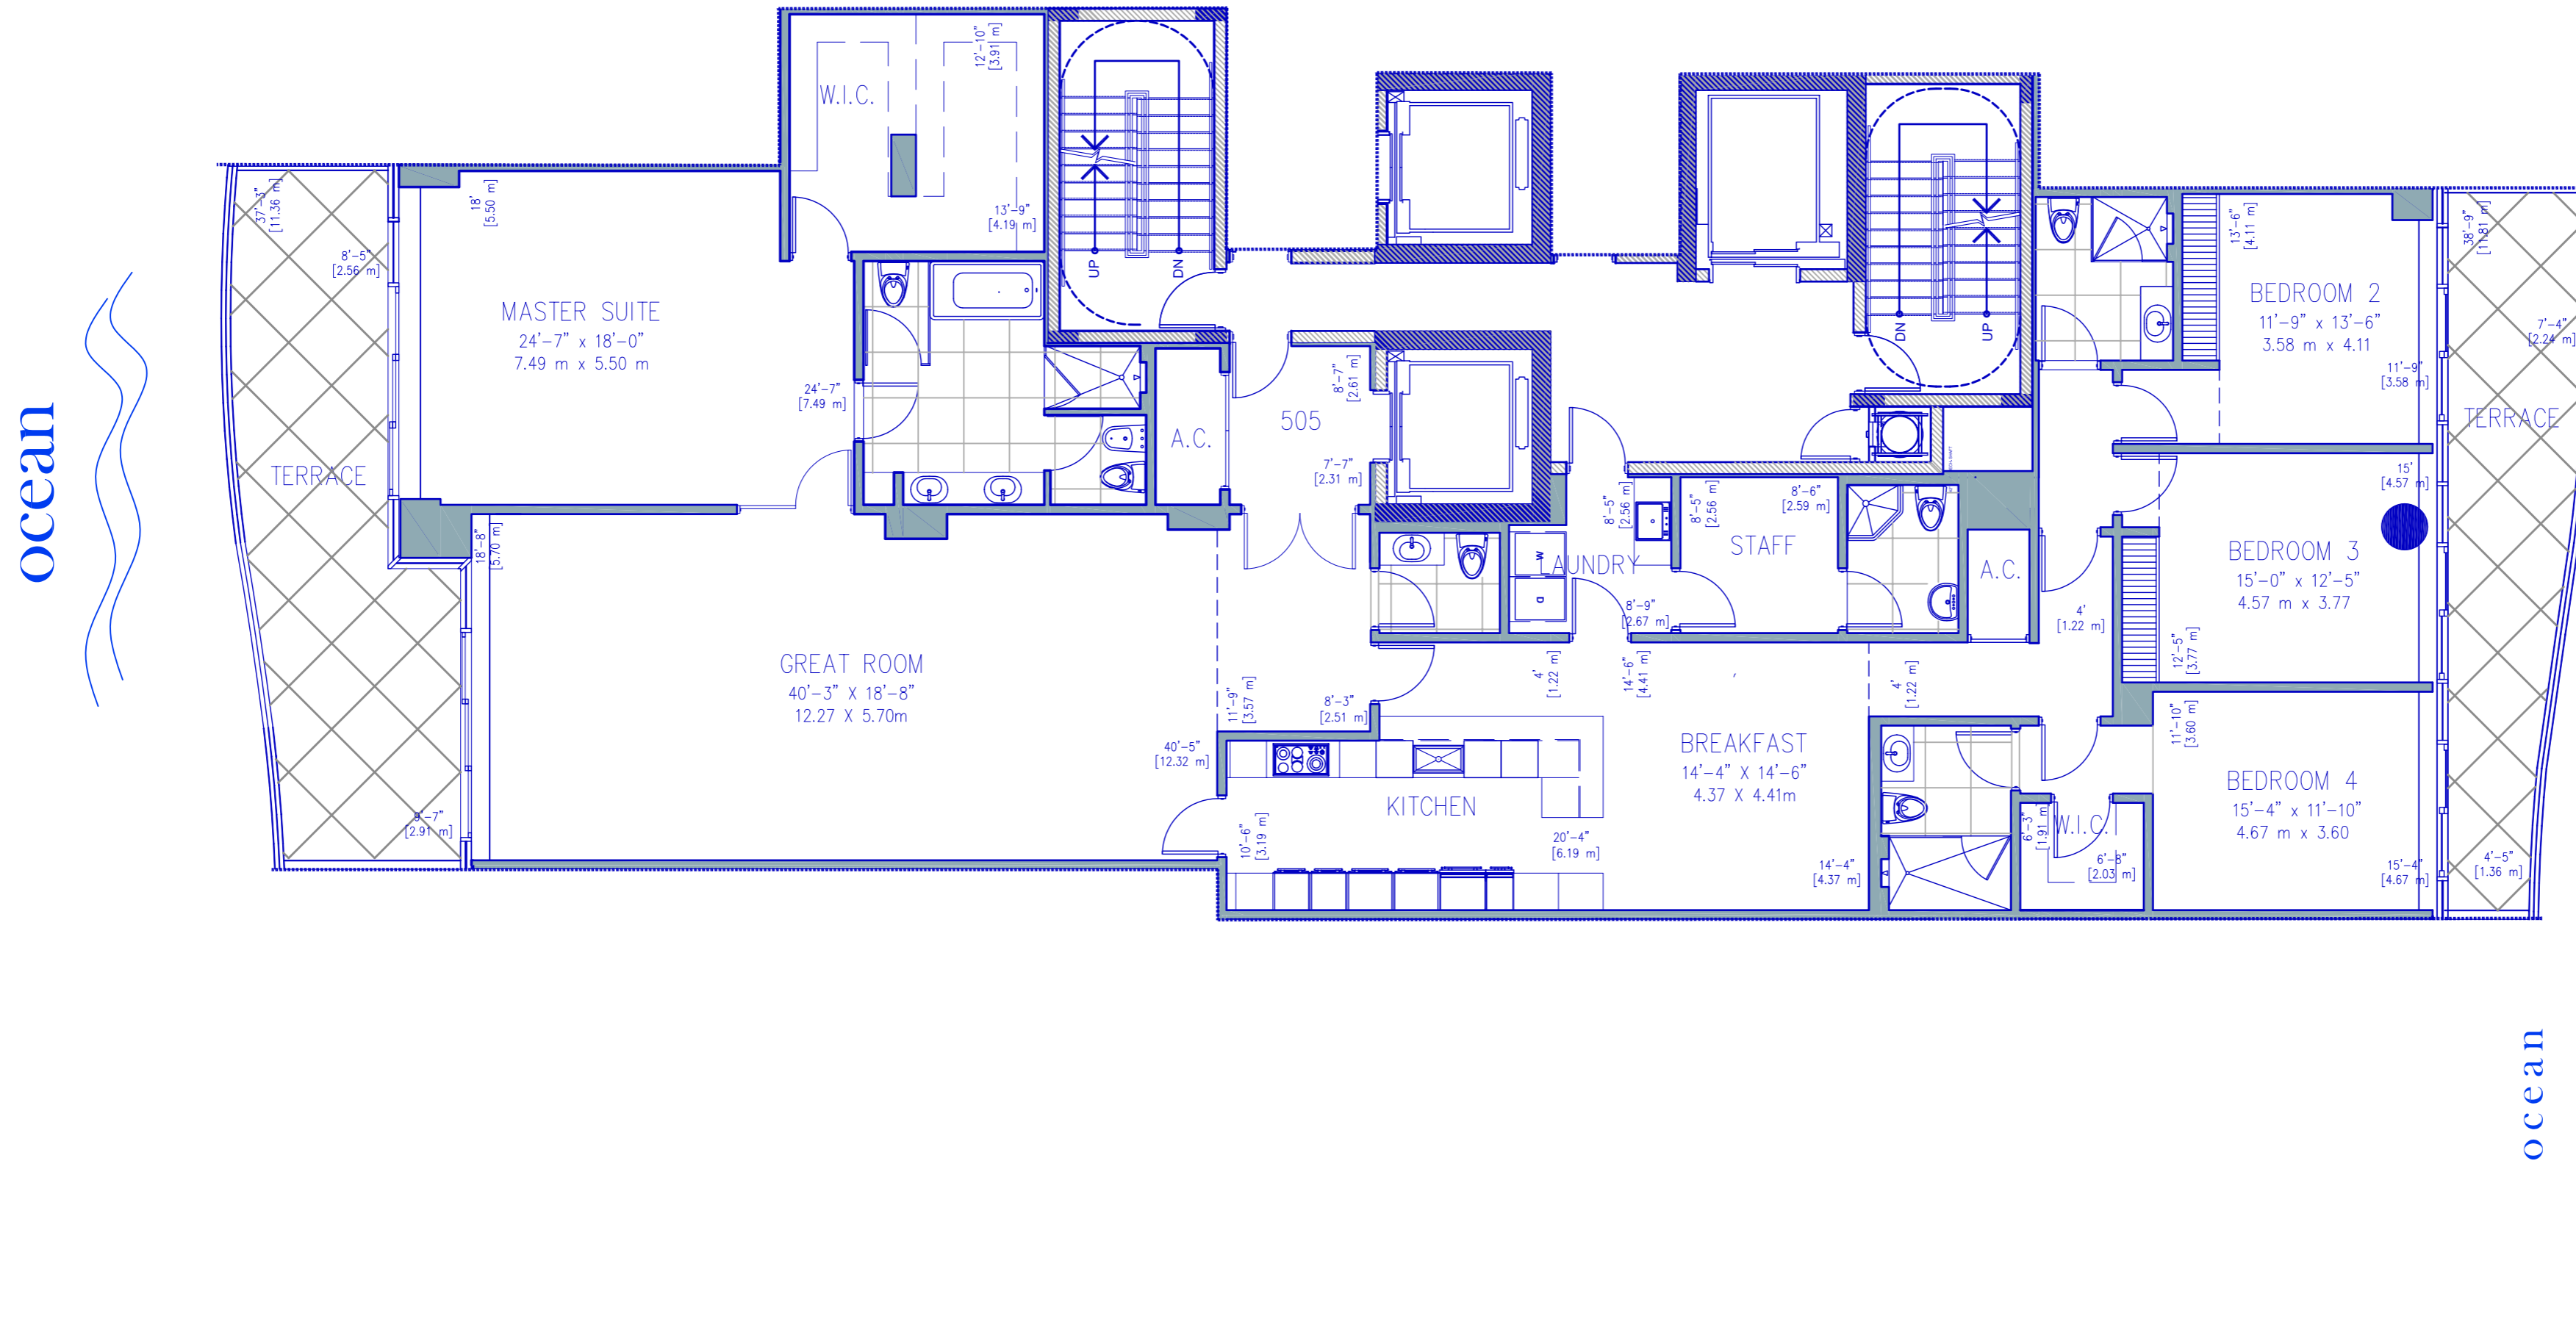

# 505

## RESIDENCE

RESIDENCE	3,616.00 sq. ft.	339.93 sq. mt.
TERRACE	616.00 sq. ft.	57.22 sq. mt.
<b>Total:</b>	<b>4,232.00 sq. ft.</b>	<b>397.15 sq. mt.</b>

CHÂTEAU  
OCEAN RESIDENCES